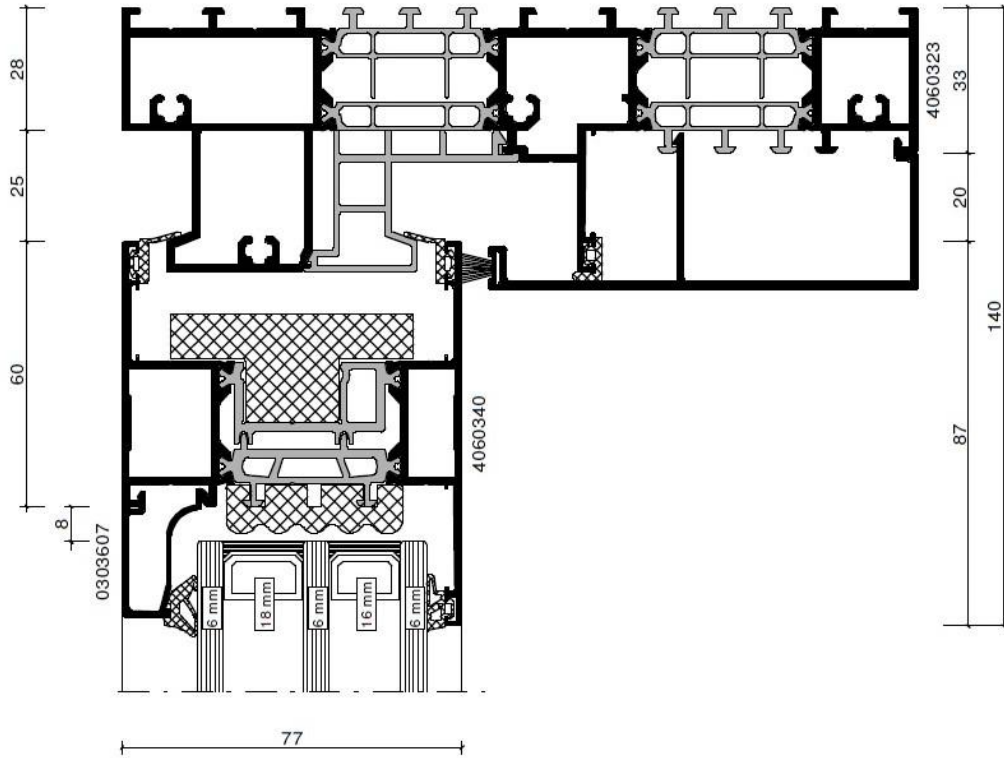

NDVK
NORWEGIAN DOOR-AND
WINDOW-CONTROL
CERTIFIED
Certificate