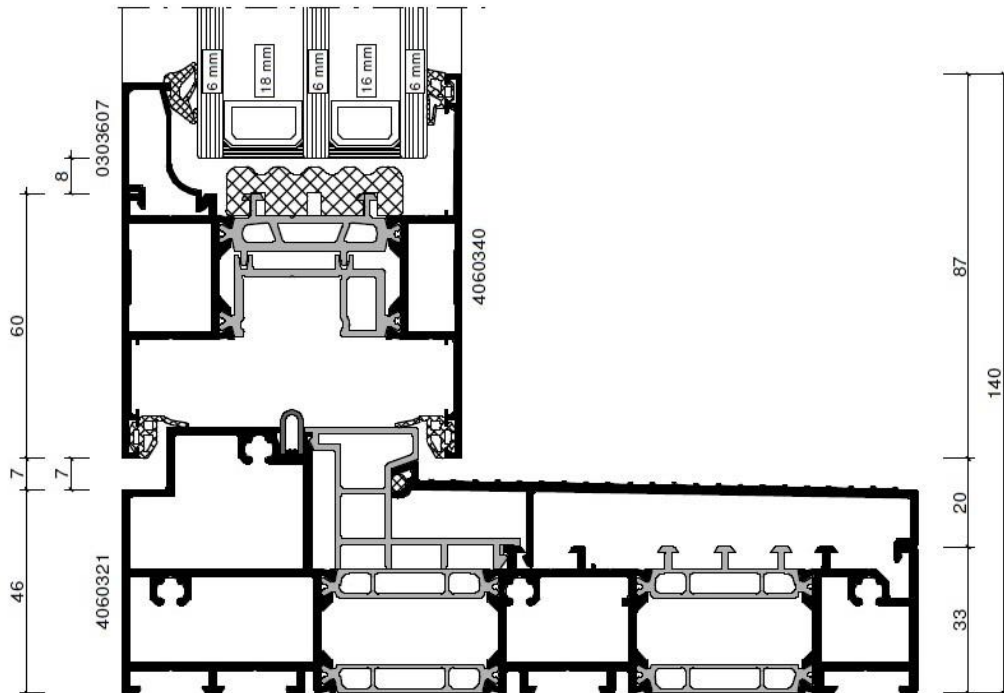

NDVK
NORWEGIAN DOOR-AND
WINDOW-CONTROL
CERTIFIED
Certificate